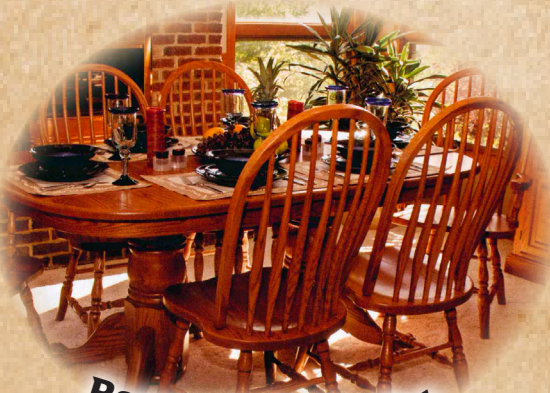

Lighthouse Collection

Tables

Stain Resistant, Catalyzed Finish, Solid Wood Skirting, 1 Inch Solid Wood Top, Self-Storing Leaves (Most Models), Gear Slides for Easy Opening

10 yr. warranty on finish on most dining room sets

Single Pedestal Lighthouse

Banquet Table Set

Classic Scallop Top Available in Banquet

West Village Bench

Rustic Hall Bench

Scallop Bench

Ellis Hall Seat

Mission Table Set